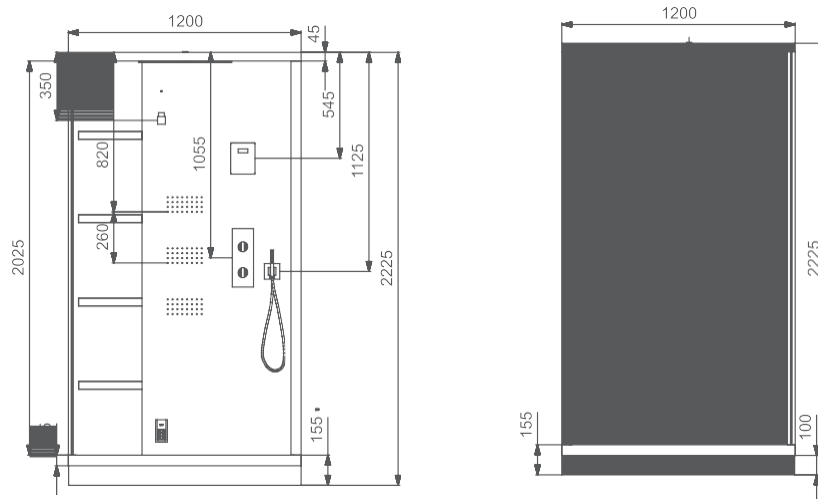

### PRODUCT DETAILS

Range Name	STEAM CABIN
Category	QUADRO
Code	ASG-WHT-QUADRO 120 X 120, ASG-GRY-QUADRO 120 X 120, ASG-BRN-QUADRO 120 X 120
Size (mm)	1200 X 1200 X 2225
Material	ACP WITH GLASS
Description	QUADRO STEAM CABIN - SQUARE 1200X1200X2225mm WITH 4.5 KW STEAM GENERATOR
Steam Generator:	4.5 KW

### FEATURES

- Built-in steam with touch panel
- Rainjoy Overhead shower (480 X 330mm)
- Rain and water fall function
- Integrated body shower
- Steam generator 4.5 KW
- Digital touchpad
- Glass door
- Bluetooth music system with speaker
- Thermostatic mixer with diverter
- Shelves
- Stool