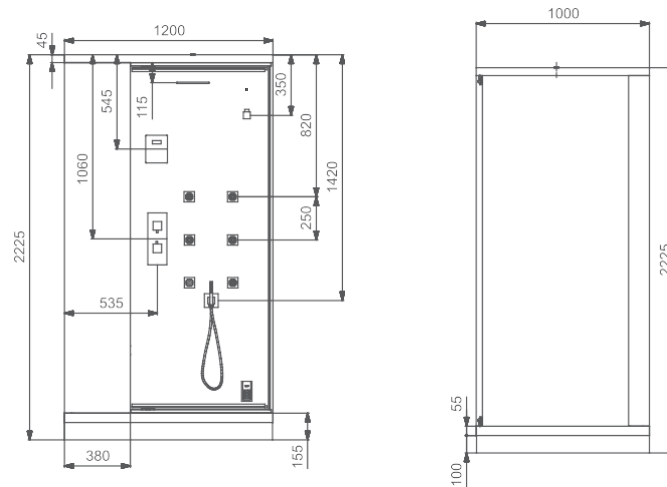

### PRODUCT DETAILS

Range Name	STEAM CABIN
Category	QUADRO
Code	ASG-WHT-QUADRO-120 X 100, ASG-GRY-QUADRO-120 X 100, ASG-BRN-QUADRO-120 X 100
Size (mm)	1200 X 1000 X 2225
Material	ACP WITH GLASS
Description	QUADRO STEAM CABIN-RECTANGLE-1200 X 1000 X 2225mm WITH 4.5 KW STEAM GENERATOR
Steam Generator:	4.5 KW

### TECHNICAL DRAWING

### FEATURES

- Built-in steam with touch panel
- Rainjoy Overhead shower (480 X 330mm)
- Rain and mist function
- Front body jets: 6 Nos.
- Steam generator 4.5 KW
- Digital touchpad
- Glass door
- Bluetooth music system with speaker
- Thermostatic mixer with diverter
- Shelves
- Integrated sitting bench

DISCLAIMER: Our every effort has been made to ensure factual accuracy, the information presented subject to changes due to requirements in different sites, markets and/ or countries. All dimensions are in mm (Tolerance  $\pm 5$  MM). Jaquar reserves the right to make the necessary amendments at any time without prior notice.