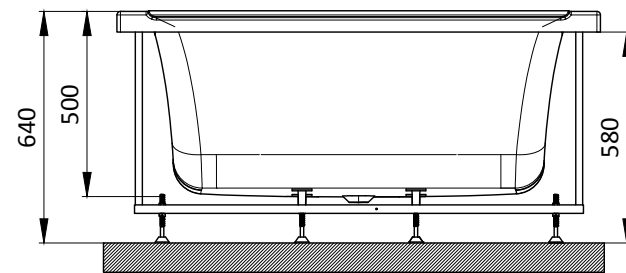

SIDE VIEW

Artize

Jaquar Group

Global Headquarters
Plot No. 3, Sector- M-11, IMT Manesar
Gurgaon, NCR - 122050, India
E-mail : Sales: support@jaquar.com
Customer Service : service@jaquar.com

ITEM CODE	ABT-WHT-LEXA190FX
ITEM TYPE	BUILT-IN BATHTUB WITH POWDER COATED MS FRAME
ITEM SIZE	1900X1400X500 mm
ALL DIMENSIONS ARE IN MM. (TOLERANCE ± 5 MM)