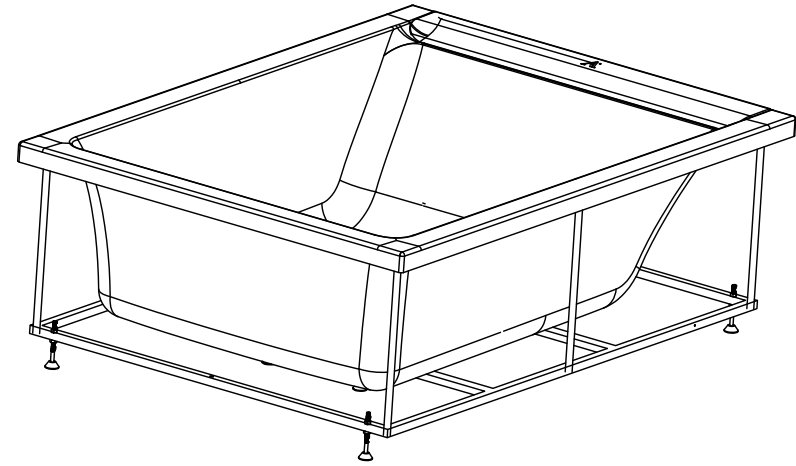

3D VIEW

Artize

Jaquar Group

Global Headquarters
Plot No. 3, Sector- M-11, IMT Manesar
Gurgaon, NCR - 122050, India
E-mail : Sales: support@jaquar.com
Customer Service : service@jaquar.com

ITEM CODE	ABT-WHT-LEXA190FX
ITEM TYPE	BUILT-IN BATHTUB WITH POWDER COATED MS FRAME
ITEM SIZE	1900X1400X500 mm
ALL DIMENSIONS ARE IN MM. (TOLERANCE ± 5 MM)