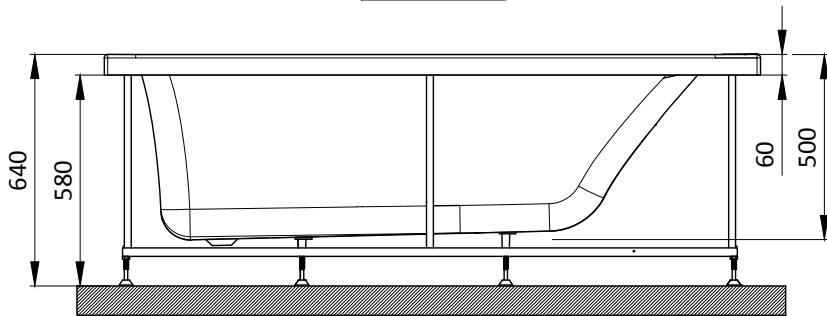

FRONT VIEW

Artize

Jaquar Group

Global Headquarters
Plot No. 3, Sector- M-11, IMT Manesar
Gurgaon, NCR - 122050, India
E-mail : Sales: support@jaquar.com
Customer Service : service@jaquar.com

ITEM CODE	ABT-WHT-LEXA190FX
ITEM TYPE	BUILT-IN BATHTUB WITH POWDER COATED MS FRAME
ITEM SIZE	1900X1400X500 mm
ALL DIMENSIONS ARE IN MM. (TOLERANCE ± 5 MM)