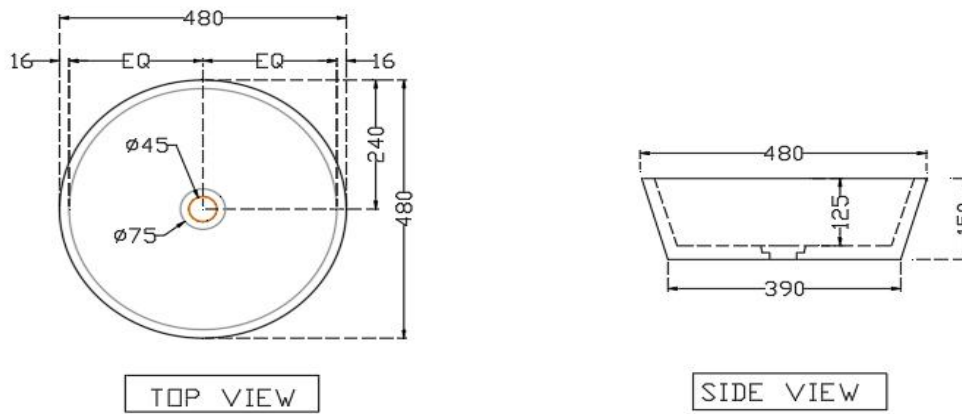

SPECIFICATION DATA SHEET

PRODUCT DETAILS

Manufacturer :	Artize	Type:	Table Top Basin
Outlet	Vertical	Colour:	Botticino Classico Biege
Technical Details:	ID of waste outlet hole dia. $\varnothing 45 \pm 3$ mm	Material:	Marble Stone
Horizontal distance between the Bowl edge and the centre line of the waste outlet hole ≤ 240 mm			

PRODUCT IMAGE

TECHNICAL DRAWING

Product Dimension	480x480x150 mm	FEATURES
Basin Inner Dimension	448x448x125 mm	Vietnam white marble is highly regarded by homeowners and designers for its exceptional whiteness, sparkling and glossy surface, as well as strong structure. The sophisticated and luxurious look that Vietnam white marble possesses is what sets it apart from other natural stones.
Product Weight	50.0 kg.	

DISCLAIMER

DISCLAIMER: Our every effort has been made to ensure factual accuracy, the information presented subject to changes due to requirements in different sites, markets and/ or countries. All dimensions are in mm (Tolerance ± 5 MM). Jaquar reserves the right to make the necessary amendments at any time without prior notice.