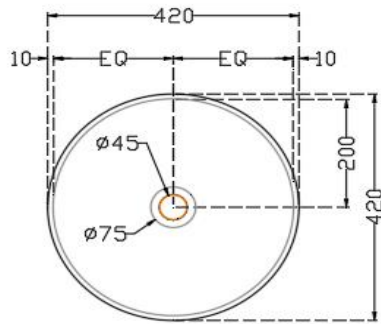

SPECIFICATION DATA SHEET

PRODUCT DETAILS

Manufacturer :	Artize	Type:	Table Top Basin
Outlet	Vertical	Colour:	Crystal Pure White
Technical Details:	ID of waste outlet hole dia. $\varnothing 45 \pm 3$ mm	Material:	Marble Stone
Horizontal distance between the Bowl edge and the centre line of the waste outlet hole ≤ 200 mm			

PRODUCT IMAGE

TECHNICAL DRAWING

TOP VIEW

SIDE VIEW

Product Dimension	420x420x150 mm	FEATURES Vietnam white marble is highly regarded by homeowners and designers for its exceptional whiteness, sparkling and glossy surface, as well as strong structure. The sophisticated and luxurious look that Vietnam white marble possesses is what sets it apart from other natural stones.
Basin Inner Dimension	400x400x125 mm	
Product Weight	20.0 kg.	

DISCLAIMER

DISCLAIMER: Our every effort has been made to ensure factual accuracy, the information presented subject to changes due to requirements in different sites, markets and/ or countries. All dimensions are in mm (Tolerance ± 5 MM). Jaquar reserves the right to make the necessary amendments at any time without prior notice.