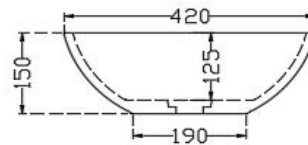

SPECIFICATION DATA SHEET

PRODUCT DETAILS

Manufacturer :	Artize	Type:	Table Top Basin
Outlet	Vertical	Colour:	Crystal Pure White
Technical Details:	ID of waste outlet hole dia. $\varnothing 45 \pm 3$ mm	Material:	Marble Stone
Horizontal distance between the Bowl edge and the centre line of the waste outlet hole ≤ 200 mm			

PRODUCT IMAGE

TECHNICAL DRAWING

TOP VIEW

SIDE VIEW

Product Dimension	420x420x150 mm	FEATURES Vietnam white marble is highly regarded by homeowners and designers for its exceptional whiteness, sparkling and glossy surface, as well as strong structure. The sophisticated and luxurious look that Vietnam white marble possesses is what sets it apart from other natural stones.
Basin Inner Dimension	400x400x125 mm	
Product Weight	20.0 kg.	

DISCLAIMER

DISCLAIMER: Our every effort has been made to ensure factual accuracy, the information presented subject to changes due to requirements in different sites, markets and/ or countries. All dimensions are in mm (Tolerance ± 5 MM). Jaquar reserves the right to make the necessary amendments at any time without prior notice.