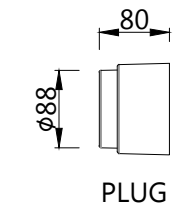

WASTE BEND

STRAIGHT PIPE

OUTLET PIPE ADAPTOR

PLUG