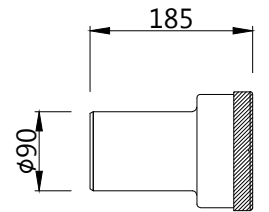

WASTE BEND

STRAIGHT PIPE

OUTLET PIPE ADAPTOR

PLUG