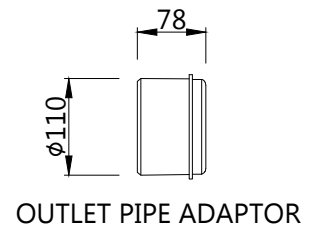

WASTE BEND

STRAIGHT PIPE

OUTLET PIPE ADAPTOR

PLUG