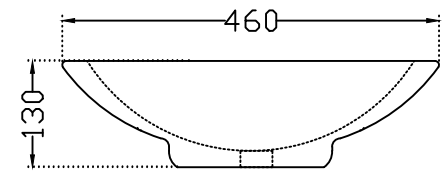

TOP VIEW

FRONT VIEW

SIDE VIEW

	Jaquar Group Global Headquarters Plot No. 3, Sector- M-11, IMT Manesar Gurgaon, NCR - 122050, India E-mail : Sales: support@jaquar.com Customer Service : service@jaquar.com		ITEM CODE	XQS-WHT-43901N
			ITEM TYPE	TABLE TOP BASIN
			ITEM SIZE	630X460X130 mm
	ALL DIMENSIONS ARE IN MM. (TOLERANCE \pm 5 MM)			