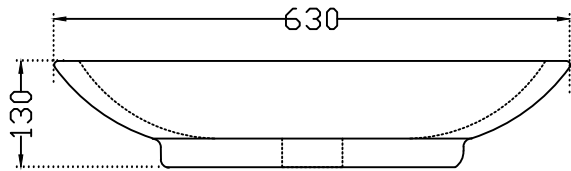

TOP VIEW

FRONT VIEW

SIDE VIEW

	Jaquar Group Global Headquarters Plot No. 3, Sector- M-11, IMT Manesar Gurgaon, NCR - 122050, India E-mail : Sales: support@jaquar.com Customer Service : service@jaquar.com		ITEM CODE	XQS-WHT-43901N
			ITEM TYPE	TABLE TOP BASIN
			ITEM SIZE	630X460X130 mm
	ALL DIMENSIONS ARE IN MM. (TOLERANCE \pm 5 MM)			