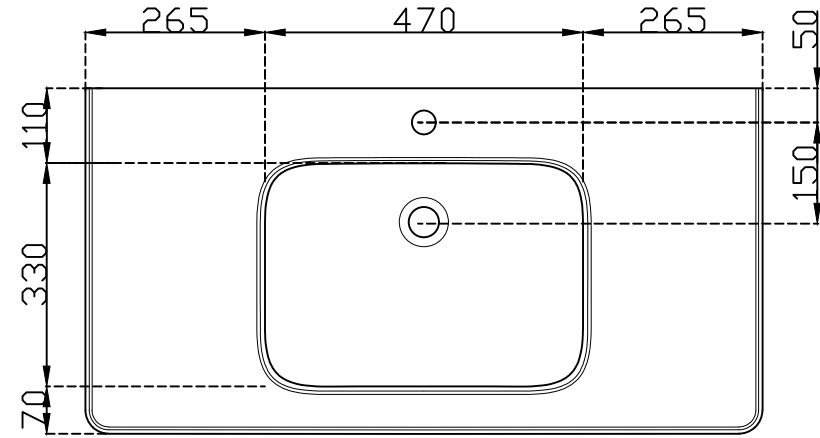

TOP VIEW

TOP VIEW

SIDE VIEW

BACK VIEW

	Jaquar Group Global Headquarters Plot No. 3, Sector- M-11, IMT Manesar Gurgaon, NCR - 122050, India E-mail : Sales: support@jaquar.com Customer Service : service@jaquar.com	ITEM CODE	VCS-WHT-503803
		ITEM TYPE	WALL HUNG CONSOLLE BASIN
		ITEM SIZE	1000x510x180 mm
		ALL DIMENSIONS ARE IN MM. (TOLERANCE ± 5 MM)	