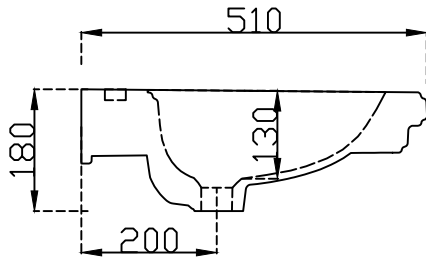

TOP VIEW

TOP VIEW

SIDE VIEW

BACK VIEW

	Jaquar Group Global Headquarters Plot No. 3, Sector- M-11, IMT Manesar Gurgaon, NCR - 122050, India E-mail : Sales: support@jaquar.com Customer Service : service@jaquar.com	ITEM CODE	VCS-WHT-503803
		ITEM TYPE	WALL HUNG CONSOLLE BASIN
		ITEM SIZE	1000x510x180 mm
		ALL DIMENSIONS ARE IN MM. (TOLERANCE ± 5 MM)	