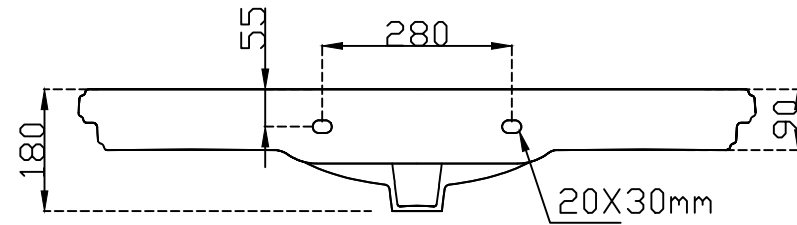

TOP VIEW

TOP VIEW

SIDE VIEW

BACK VIEW

	Jaquar Group Global Headquarters Plot No. 3, Sector- M-11, IMT Manesar Gurgaon, NCR - 122050, India E-mail : Sales: support@jaquar.com Customer Service : service@jaquar.com	ITEM CODE	VCS-WHT-503803
		ITEM TYPE	WALL HUNG CONSOLLE BASIN
		ITEM SIZE	1000x510x180 mm
		ALL DIMENSIONS ARE IN MM. (TOLERANCE ± 5 MM)	