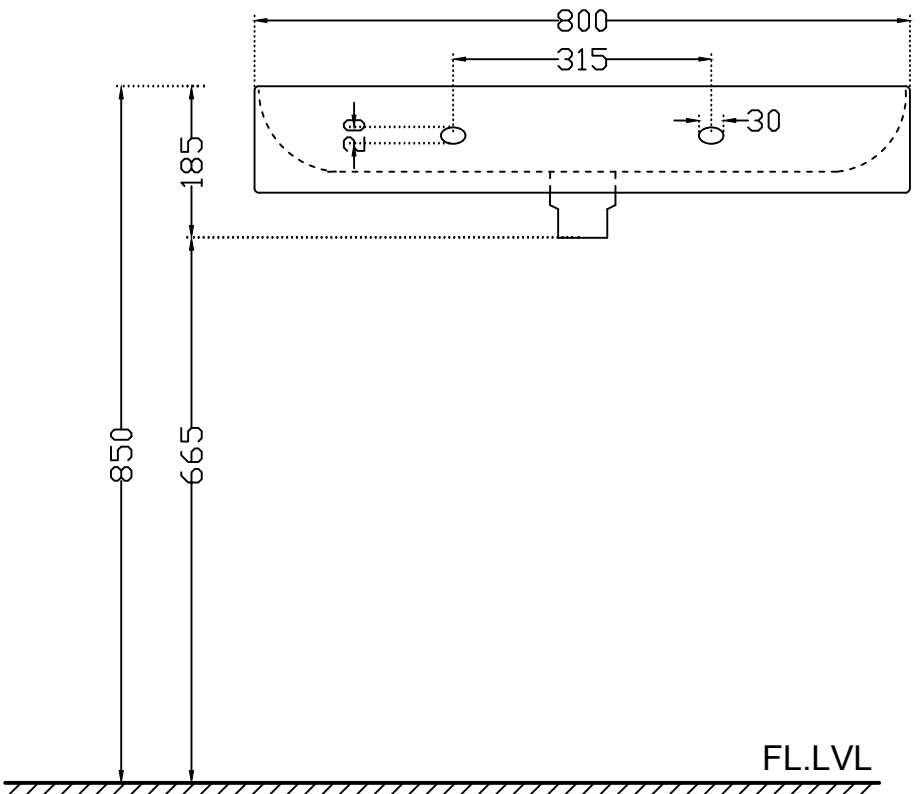

TOP VIEW

SIDE VIEW

BACK VIEW

	Jaquar Group Global Headquarters Plot No. 3, Sector- M-11, IMT Manesar Gurgaon, NCR - 122050, India E-mail : Sales: support@jaquar.com Customer Service : service@jaquar.com		ITEM CODE	LXS-WHT-67803
			ITEM TYPE	WALL HUNG BASIN
			ITEM SIZE	800x520x130 mm
	ALL DIMENSIONS ARE IN MM. (TOLERANCE ± 5 MM)			