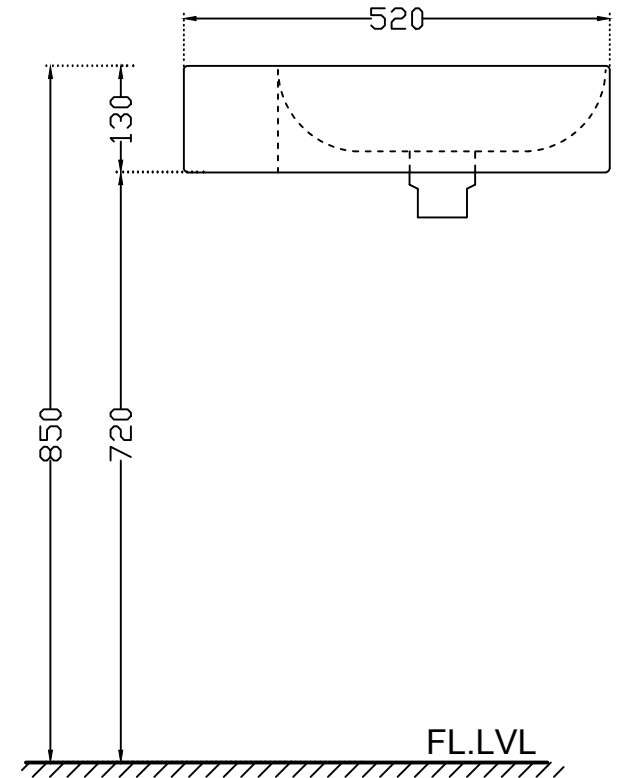

TOP VIEW

SIDE VIEW

BACK VIEW

	Jaquar Group Global Headquarters Plot No. 3, Sector- M-11, IMT Manesar Gurgaon, NCR - 122050, India E-mail : Sales: support@jaquar.com Customer Service : service@jaquar.com		ITEM CODE	LXS-WHT-67803
			ITEM TYPE	WALL HUNG BASIN
			ITEM SIZE	800x520x130 mm
	ALL DIMENSIONS ARE IN MM. (TOLERANCE ± 5 MM)			