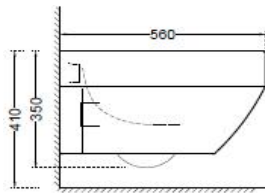

SPECIFICATION DATA SHEET

PRODUCT DETAILS

Manufacturer :	Artize	Type:	Wall Hung WC
Colour:	White	Flush valves	Regular, Dual & I Flush advantages
Outlet	Horizontal	Material:	Ceramic - Vitreous China
Technical Details:	Internal diameter of inlet hole dia. $\varnothing 58 \pm 3$ mm External diameter of outlet hole dia. $\varnothing 100 \pm 5$ mm		

PRODUCT IMAGE

TECHNICAL DRAWING

TOP VIEW

SIDE VIEW

BACK VIEW

Product Dimension	355x560x350 mm	FEATURES
Product Weight	23.5 Kg	Straight Line Design with Soft Edges, Blind Installation, Rimless Bowl Design, Quick Release Slim Seat Cover, Efficient Dual Flushing - 3/6 LPF, Anti Germ Glaze, Trapwash

DISCLAIMER: Our every effort has been made to ensure factual accuracy, the information presented subject to changes due to requirements in different sites, markets and/ or countries. All dimensions are in mm (Tolerance  $\pm 5$  MM). Jaquar reserves the right to make the necessary amendments at any time without prior notice.