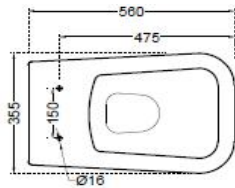

SPECIFICATION DATA SHEET

PRODUCT DETAILS

Manufacturer :	Artize	Type:	Wall Hung WC
Colour:	White	Flush valves	Regular, Dual & I Flush advantages
Outlet	Horizontal	Material:	Ceramic - Vitreous China
Technical Details:	Internal diameter of inlet hole dia. $\varnothing 58 \pm 3$ mm External diameter of outlet hole dia. $\varnothing 100 \pm 5$ mm		

PRODUCT IMAGE

TECHNICAL DRAWING

TOP VIEW

SIDE VIEW

BACK VIEW

Product Dimension	355x560x350 mm	FEATURES
Product Weight	23.5 Kg	Straight Line Design with Soft Edges, Blind Installation, Rimless Bowl Design, Quick Release Slim Seat Cover, Efficient Dual Flushing - 3/6 LPF, Anti Germ Glaze, Trapwash

DISCLAIMER: Our every effort has been made to ensure factual accuracy, the information presented subject to changes due to requirements in different sites, markets and/ or countries. All dimensions are in mm (Tolerance  $\pm 5$  MM). Jaquar reserves the right to make the necessary amendments at any time without prior notice.