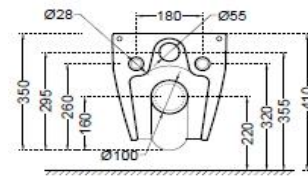

SPECIFICATION DATA SHEET

PRODUCT DETAILS

Manufacturer :	Artize	Type:	Wall Hung WC
Colour:	White	Flush valves	Regular, Dual & I Flush advantages
Outlet	Horizontal	Material:	Ceramic - Vitreous China
Technical Details:	Internal diameter of inlet hole dia. $\varnothing 58 \pm 3$ mm External diameter of outlet hole dia. $\varnothing 100 \pm 5$ mm		

PRODUCT IMAGE

TECHNICAL DRAWING

TOP VIEW

SIDE VIEW

BACK VIEW

Product Dimension	355x560x350 mm	FEATURES
Product Weight	23.5 Kg	Straight Line Design with Soft Edges, Blind Installation, Rimless Bowl Design, Quick Release Slim Seat Cover, Efficient Dual Flushing - 3/6 LPF, Anti Germ Glaze, Trapwash

DISCLAIMER: Our every effort has been made to ensure factual accuracy, the information presented subject to changes due to requirements in different sites, markets and/ or countries. All dimensions are in mm (Tolerance  $\pm 5$  MM). Jaquar reserves the right to make the necessary amendments at any time without prior notice.