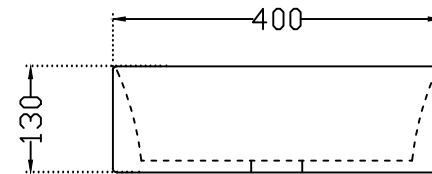

TOP VIEW

SIDE VIEW

	Jaquar Group Global Headquarters Plot No. 3, Sector- M-11, IMT Manesar Gurgaon, NCR - 122050, India E-mail : Sales: support@jaquar.com Customer Service : service@jaquar.com		ITEM CODE ANS-WHT-53907
			ITEM TYPE TABLE TOP BASIN
			ITEM SIZE 800x400x130 mm
	ALL DIMENSIONS ARE IN MM. (TOLERANCE ± 5 MM)		