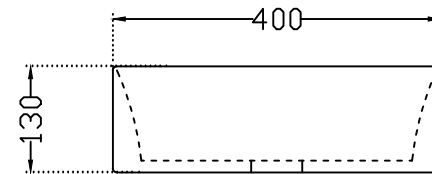

TOP VIEW

SIDE VIEW

	Jaquar Group Global Headquarters Plot No. 3, Sector- M-11, IMT Manesar Gurgaon, NCR - 122050, India E-mail : Sales: support@jaquar.com Customer Service : service@jaquar.com		ITEM CODE ANS-WHT-53905
	ITEM TYPE TABLE TOP BASIN	ITEM SIZE 600x400x130 mm	
	ALL DIMENSIONS ARE IN MM. (TOLERANCE ± 5 MM)		