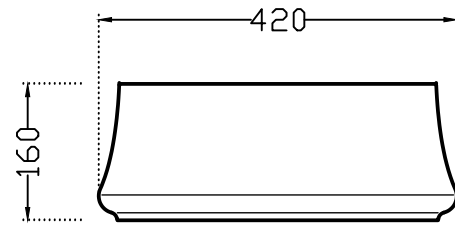

TOP VIEW

SIDE VIEW

	Jaquar Group Global Headquarters Plot No. 3, Sector- M-11, IMT Manesar Gurgaon, NCR - 122050, India E-mail : Sales: support@jaquar.com Customer Service : service@jaquar.com		ITEM CODE	ADS-WHT-64907
			ITEM TYPE	TABLE TOP BASIN
			ITEM SIZE	600x420x160 mm
	ALL DIMENSIONS ARE IN MM. (TOLERANCE ± 5 MM)			