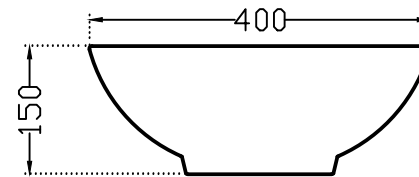

TOP VIEW

SIDE VIEW

	Jaquar Group Global Headquarters Plot No. 3, Sector- M-11, IMT Manesar Gurgaon, NCR - 122050, India E-mail : Sales: support@jaquar.com Customer Service : service@jaquar.com		ITEM CODE ADS-WBF-64901
			ITEM TYPE TABLE TOP BASIN
			ITEM SIZE 400x400x150 mm
	ALL DIMENSIONS ARE IN MM. (TOLERANCE ± 5 MM)		